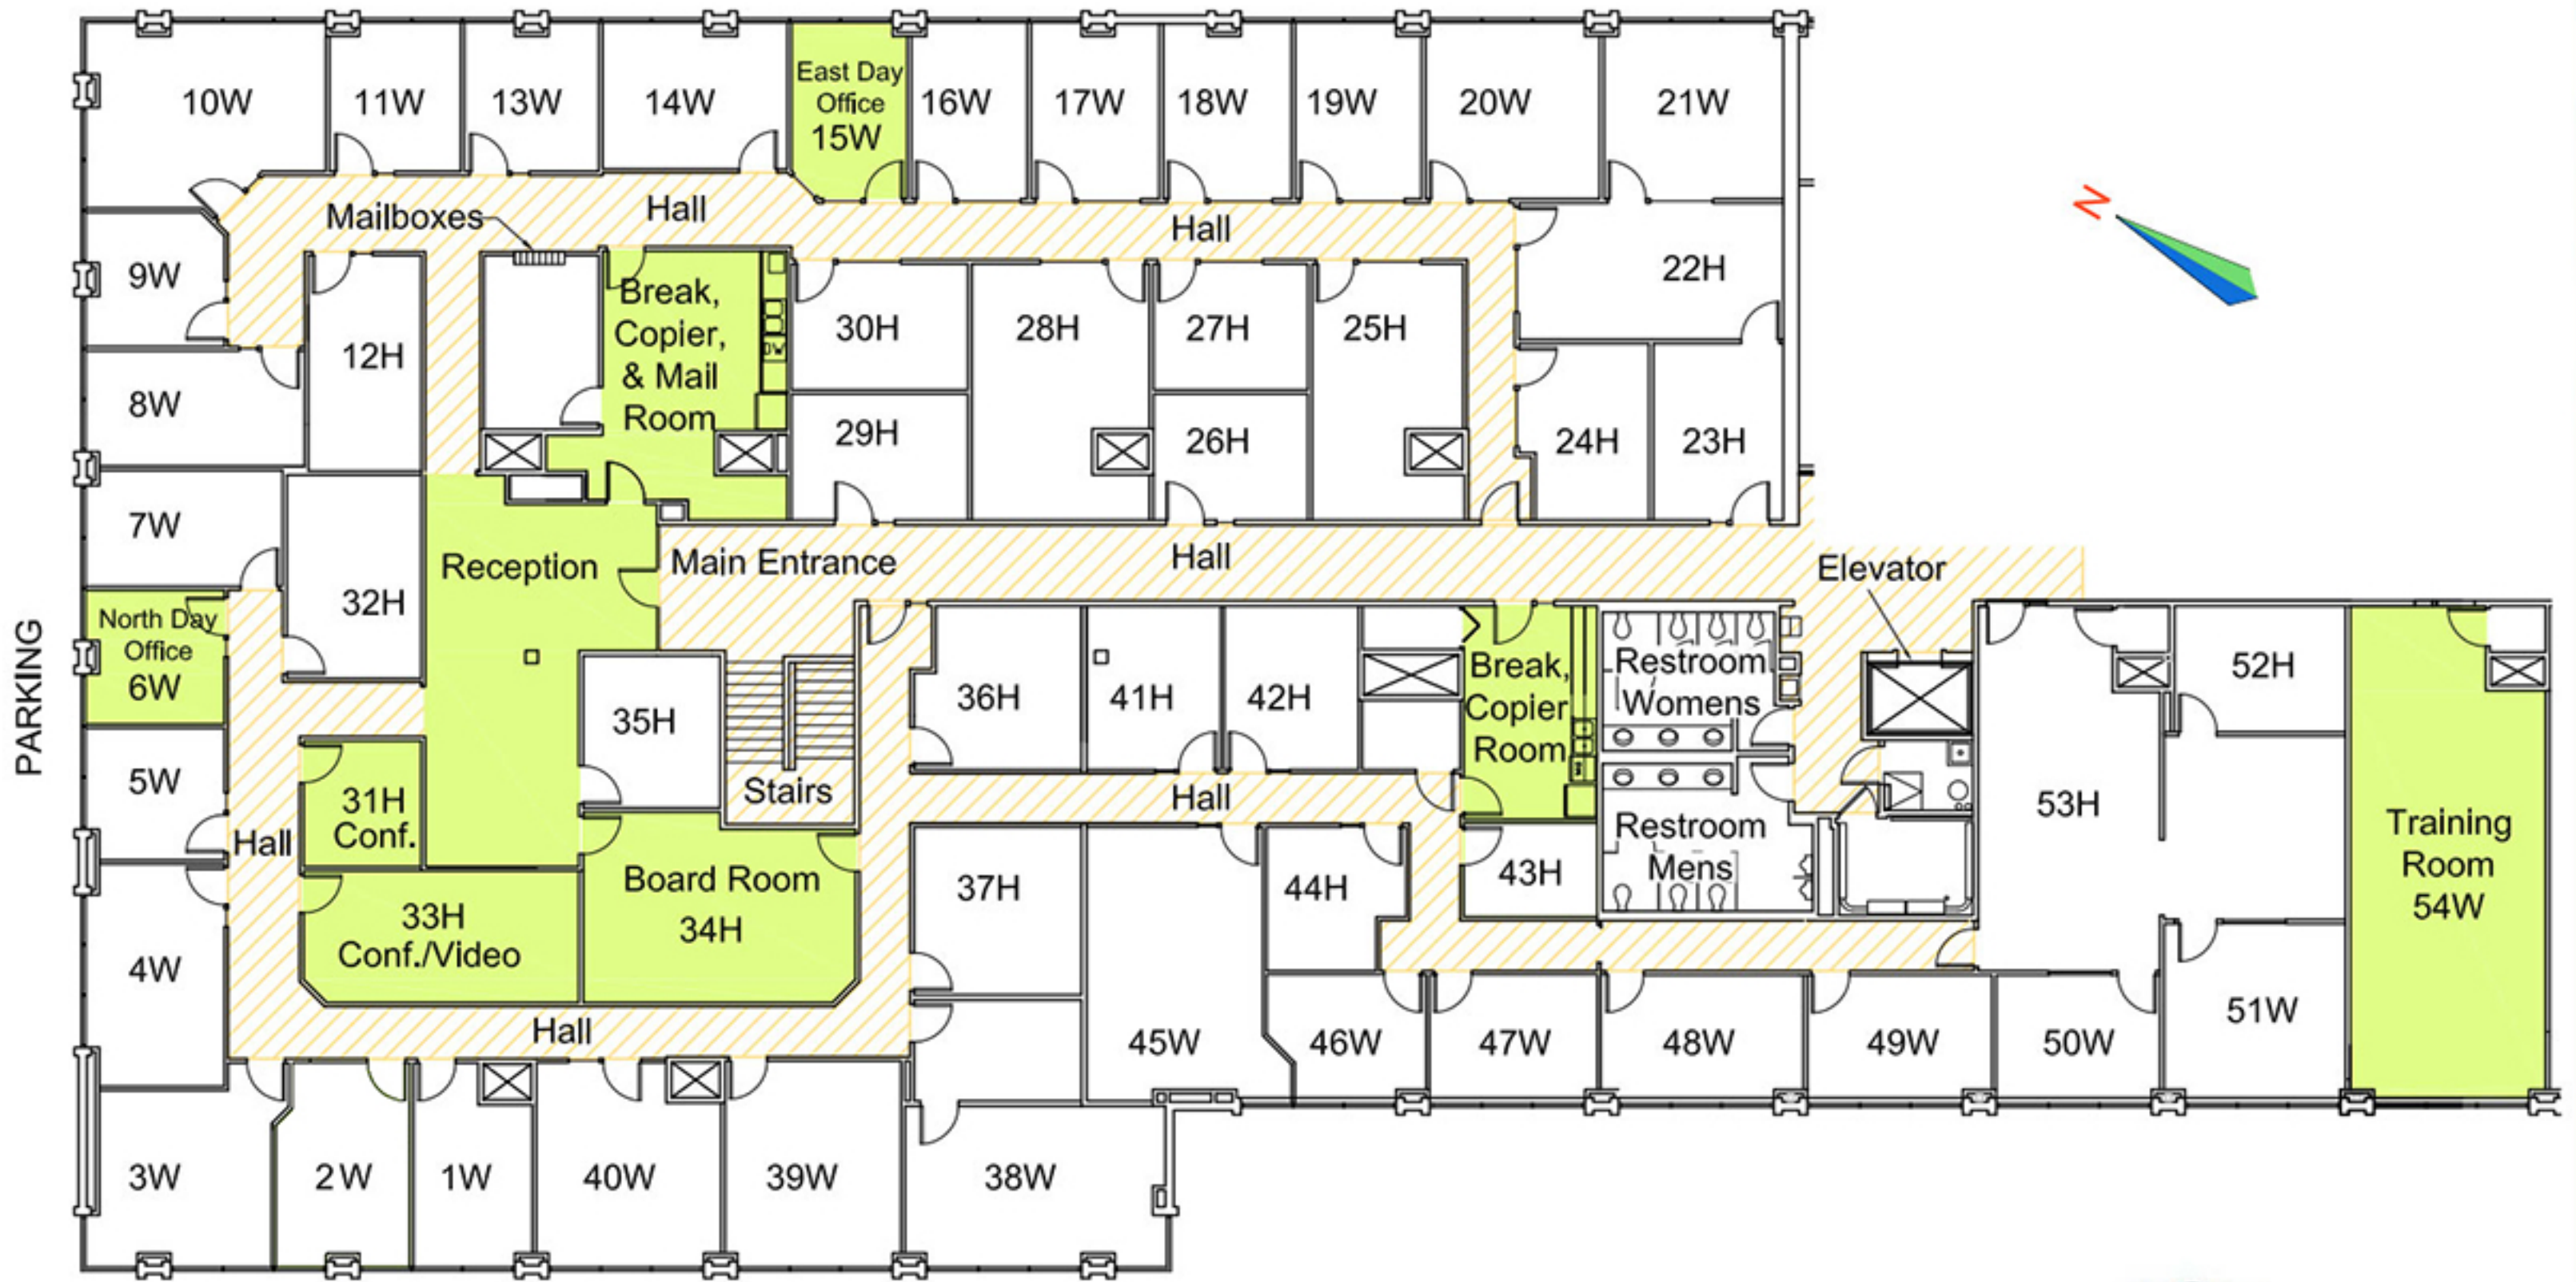

GREEN RIVER

PARKING

INTERURBAN AVE S

ESC
 EXECUTIVE
SUPPORTCENTER

14900 Interurban Ave. S
 Suite 271
 Seattle, WA 98168
 P: 206.248.1082
 F: 206.248.1160